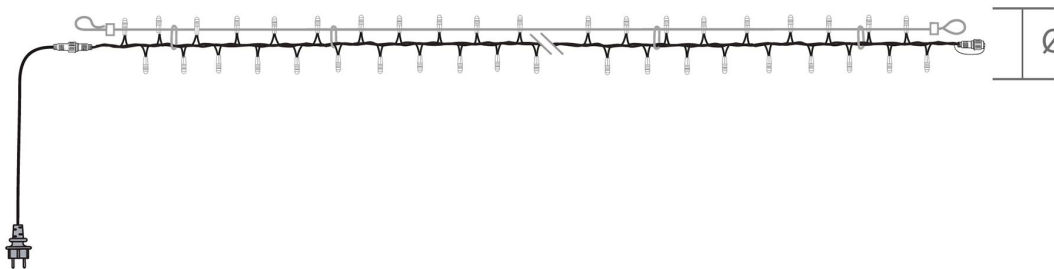

7,50 m

Type of item	Professional garlands and accessories
Dimensions (in)	<b>L: 293"</b>
Garlands voltage (V)	120
Wattage (W)	13
Connection	Standard
Weight (lb)	3.7
Nb of fixing points	-
Nb of lighting points	240 / 777.6 lumens
Ratio No. luminous points / Power	18.46
Electrical classification	2
Waterproof level (IP)	IP66
Main color	-
Structure Material	-