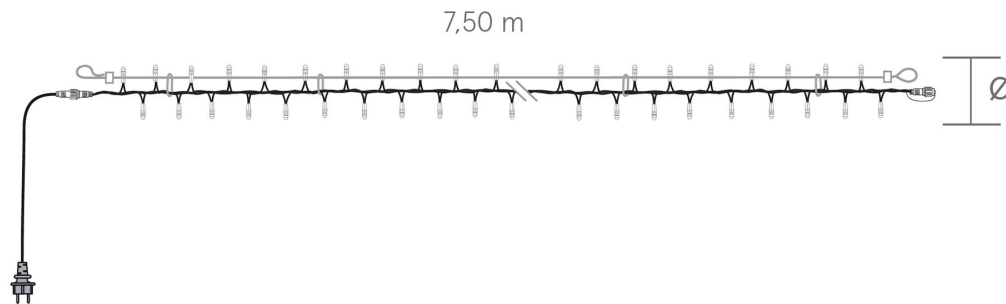

Energy performance 

Carbon footprint : 7.6 kg eqCO2

Type of item	Professional garlands and accessories
Dimensions	L: 7.50
Garlands voltage (V)	230
Wattage (W)	13
Connection	-
Weight (kg)	1.5
Nb of fixing points	-
Nb of lighting points	240 / 777.6 lumens
Ratio No. luminous points / Power	18.46
Electrical classification	2
Waterproof level (IP)	IP66
Main color	-
Structure Material	-