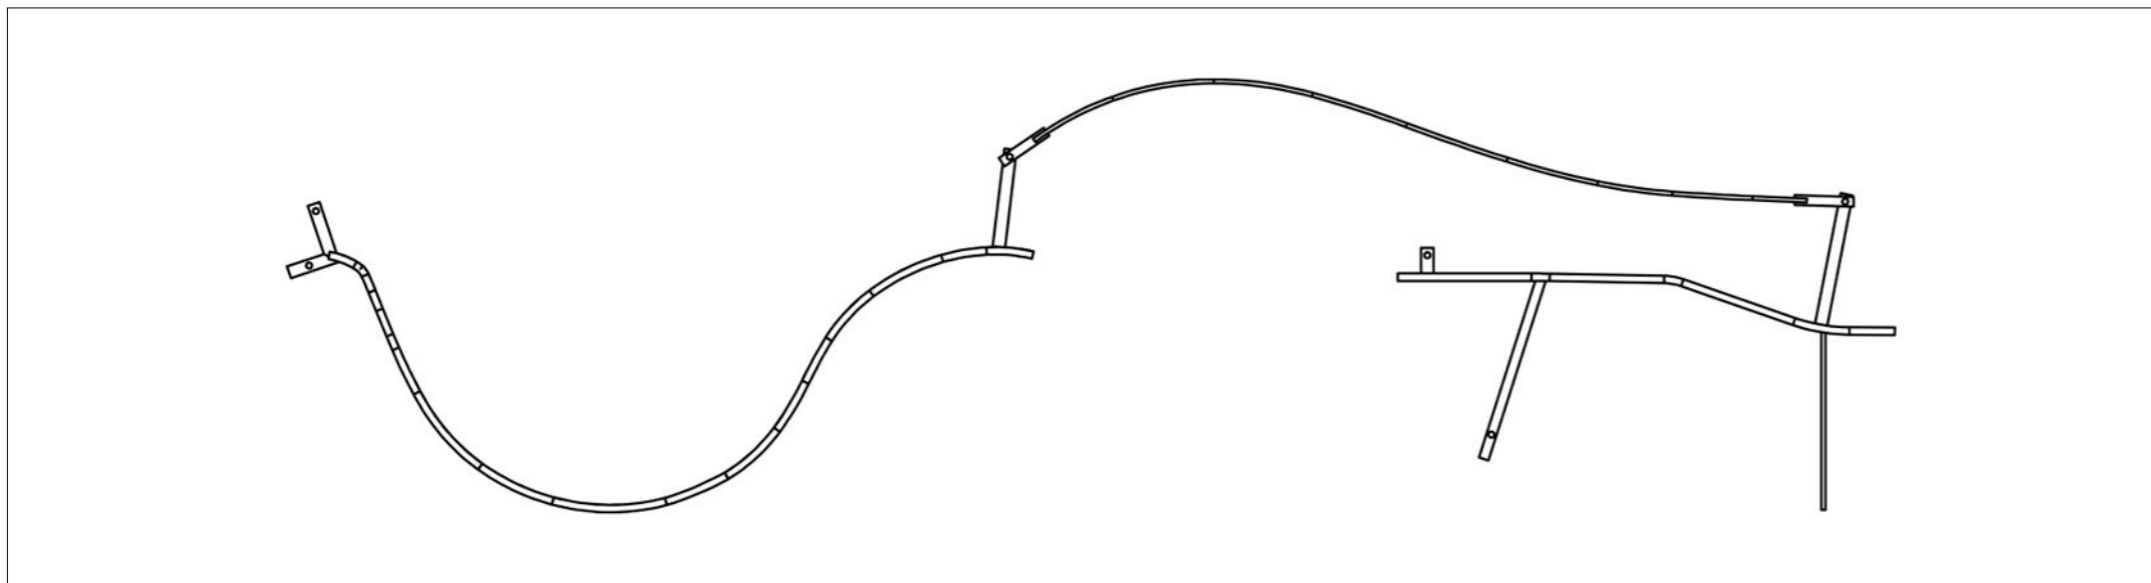

## ITL045W -- Transverse, decoprint, Spheerique

Fastening on suspension cable thanks to hooks supplied with the motif  
 Compatible with our wireless animation solutions SAR (ref. PRX-E and PRX-R in option)  
 Compatible with our solutions for programming lighting time slots (ref. C003-T in option)

Animation	Decoration
Flashy	Decoprint

Energy balance	
Total area (m2)	--
Net area (m2)	2.61
S x Cx	1.07
Carbon Footprint * (kg CO2 equivalent)	123.2

Recommendation for assembly			
x 3	x 1	x 1	15 à 25 minutes

Code	ITL045W
Type of material	---
Dimensions (m)	Height : 1.24 Length : 3.76
Voltage (V)	230
Wattage (W)	120
Connection	Octoplus 2,5m sans prise
Weight (Kg)	13
Number of fastening points	4

Number of lights	786
Brightness (lumens)	2546.64
Ratio No. luminous points / Power	6.3
Electrical classification	2
IP	44
Main colour	---
Number of elements	3
Structure material	Aluminium