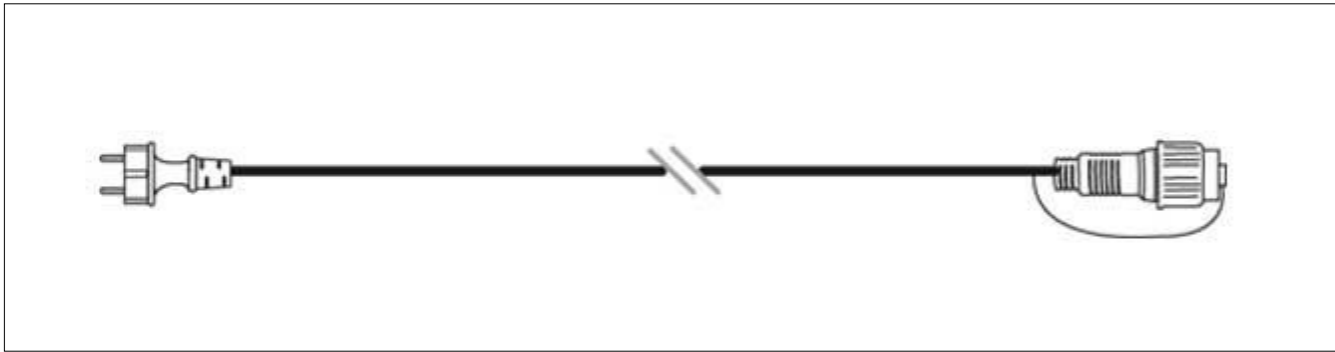

FY08-B+ -- Power cord for led+ range - 1,5m

Animation	Decoration
--	--

Code	FY08-B+
Type of material	Professional garlands and accessories
Dimensions (m)	Length : 1.5
Voltage (V)	230
Wattage (W)	---
Connection	Standard
Weight (Kg)	0.17
Number of fastening points	---
Number of lights	---
Brightness (lumens)	0
Ratio No. luminous points / Power	---
Electrical classification	2
IP	IP66/69
Main colour	---
Maximum number that can be connected	---