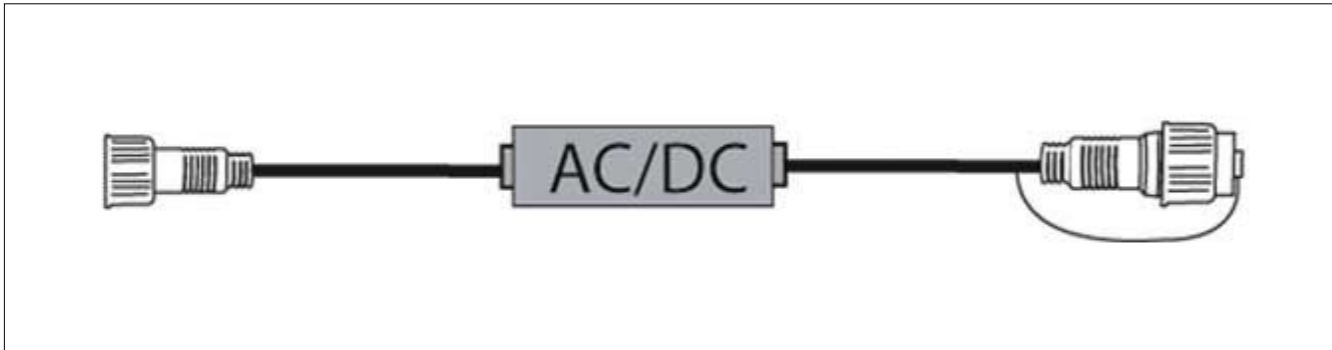

FY041A+ -- Rectifier Octoplus range

Animation	Decoration
--	--

Code	FY041A+
Type of material	Professional garlands and accessories
Dimensions (m)	---
Voltage (V)	230
Wattage (W)	---
Connection	Standard
Weight (Kg)	0.18
Number of fastening points	---
Number of lights	---
Brightness (lumens)	0
Ratio No. luminous points / Power	---
Electrical classification	2
IP	IP66/IP69
Main colour	---
Maximum number that can be connected	---