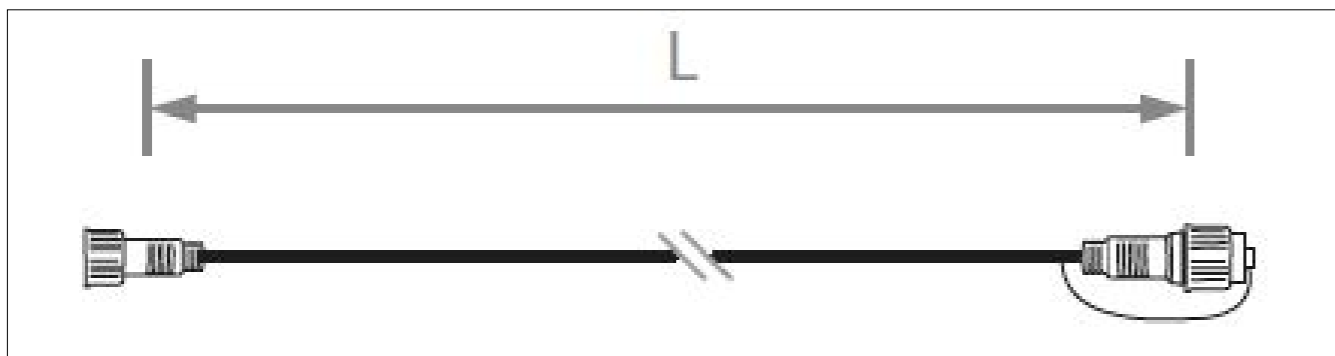

FY01-2B+ -- Extension cord for led+ range - 2m

Animation	Decoration
--	--

Code	FY01-2B+
Type of material	Professional garlands and accessories
Dimensions (m)	Length : 2
Voltage (V)	230
Wattage (W)	---
Connection	Standard
Weight (Kg)	0.188
Number of fastening points	---
Number of lights	---
Brightness (lumens)	0
Ratio No. luminous points / Power	---
Electrical classification	2
IP	IP66/IP69
Main colour	---
Maximum number that can be connected	---

Energy balance	
Total area (m2)	---
Net area (m2)	---
S x Cx	---
Carbon Footprint * (kg CO2 equivalent)	0.96

Recommendation for assembly			
x 0	x 0	x 0	Lestage recommandé 0