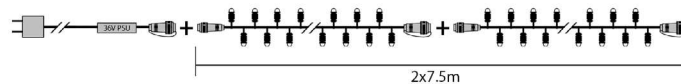

JADA STRING LIGHT OUTDOOR 36V

IP 67

Code	Length	LED Color		Watt	No. of LEDs	Cable color	Max Connection	Power supply
300-010	15m (2x7,5m)	warm white		8,6 W	120	gold	8	36V, DN-C-P
300-011	15m (2x7,5m)	warm white		8,6 W	120	transparent	8	36V, DN-C-P
300-012	15m (2x7,5m)	white		8,6 W	120	transparent	8	36V, DN-C-P
300-013	15m (2x7,5m)	warm white		8,6 W	120	red	8	36V, DN-C-P
300-014	15m (2x7,5m)	red		8,6 W	120	red	8	36V, DN-C-P